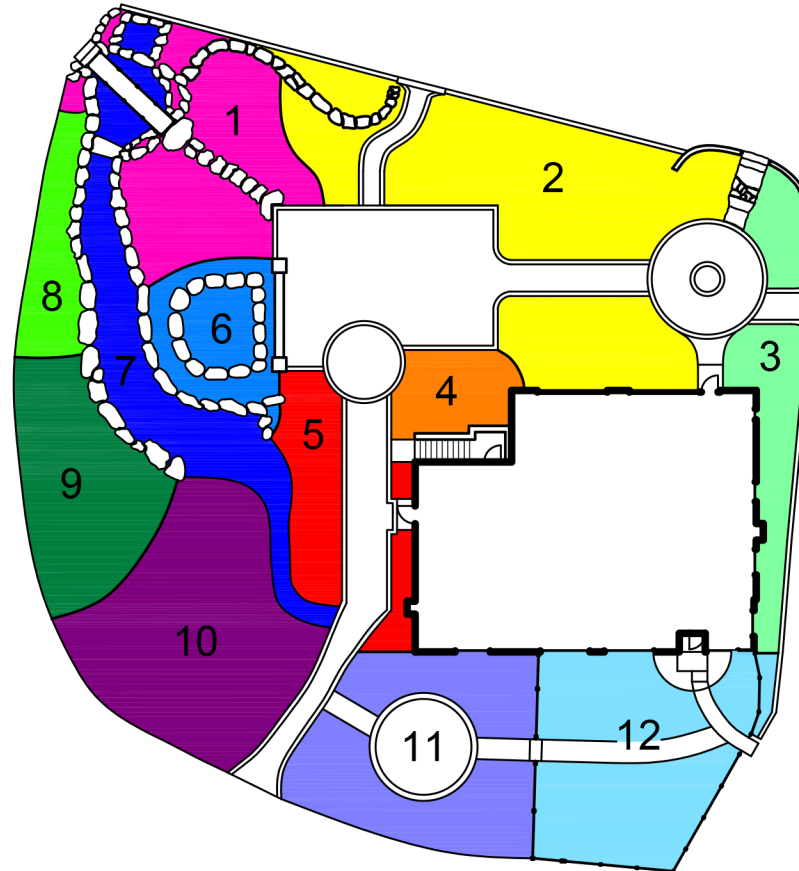

The Garden at Rohsler's Nursery

Garden Section Diagram

- 1. Zen Bridge
- 2. Sunny Meadow
- 3. Main Driveway
- 4. Family Memorial
- 5. Dry Cut-through
- 6. Koi Pond
- 7. Dry Riverbed
- 8. Woodland Edge
- 9. Wet Meadow
- 10. Tapestry of Groundcovers
- 11. Fire Pit Garden
- 12. Back Entrance Garden

Scale: $\frac{1}{8}" = 1'$
Designer: Eric Rohsler

Date: 3/9/2023
Version: 1